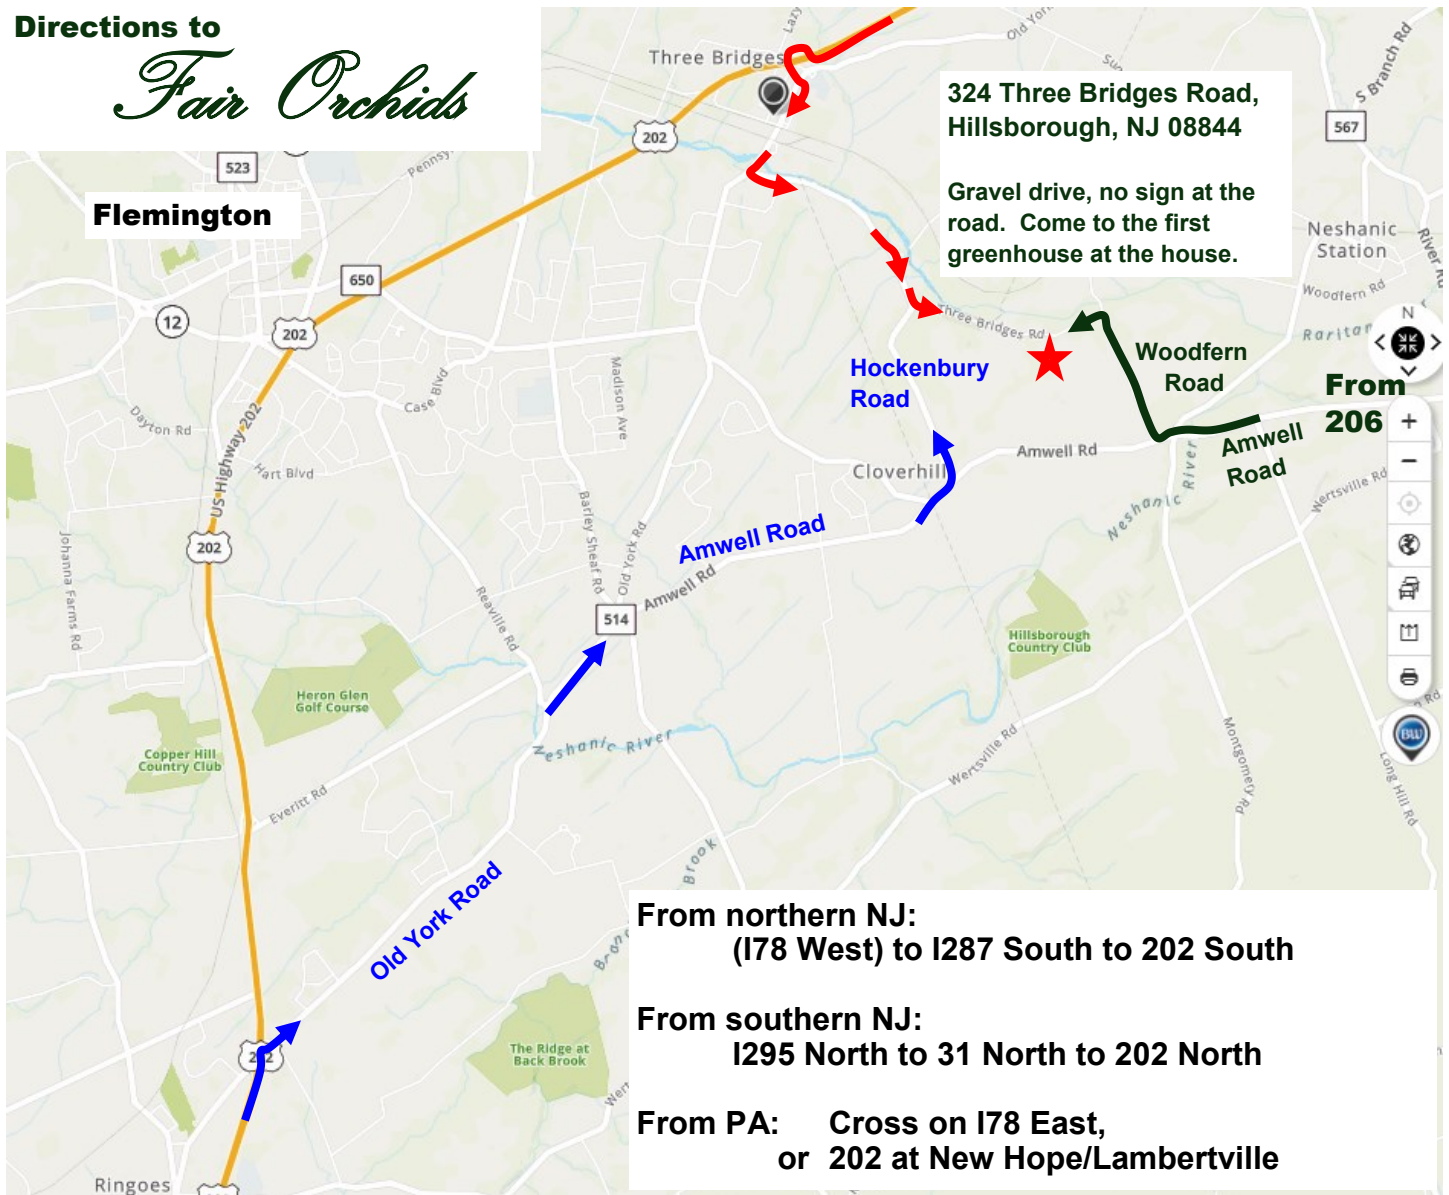

## Directions to

# Fair Orchids

**From 202S:** Jug-handle exit to **Three Bridges**, cross over 202 and bear right at the school. Stay on **Main Street/Old York Road** till you cross the river.

Turn left on **Hillsborough Road**.

In 1<sup>st</sup> fork, stay to the right.

In 2<sup>nd</sup> fork, stay to the left, on **Three Bridges Road**

**#324** will be on the right, after you cross the open fields.

**From 202N:** Turn right on **Old York Rd** (turns into **Amwell Road**), towards **Reaville**  
Go about 6 miles, then turn right onto **Hockenbury Road**,  
At stop sign, turn right onto **Three Bridges Road**, continue about ½ mile.

**From 206S:** Turn right onto **Amwell Road**.  
Go 4-5 miles, then turn right onto **Woodfern Road**  
When you see bridge ahead, turn left onto **Three Bridges Road**.  
**#324** will be on the left in about ¼ mile